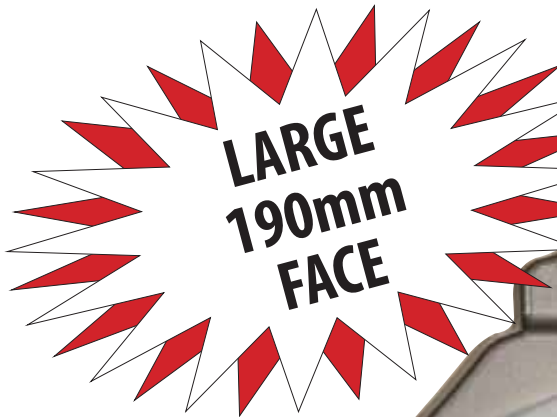

JAC425

Clock Scale

Features

- Rugged heavy duty design
- Quality spring mechanism
- Easy zero adjustment
- Perspex protective cover
- High accuracy
- 190mm dial face

PHYSICAL DIMENSIONS

200kg x 1kg

Distributed by: