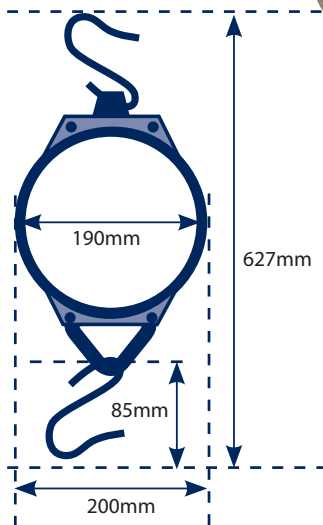

JAC425

Clock Scale

Features

- Rugged heavy duty design
- Quality spring mechanism
- Easy zero adjustment
- Perspex protective cover
- High accuracy
- 190mm dial face

PHYSICAL DIMENSIONS

200kg x 1kg

Distributed by: