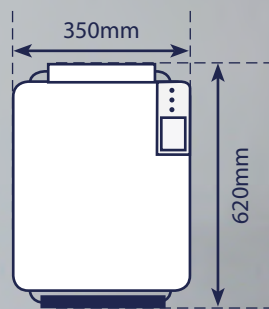

## Features

- Streamline housing
- Toggle between lb/kg
- Hold function for weigh determination
- Baby head-rest included
- Easy to carry
- Large and bright easy to read LCD display
- Auto power off
- 4 load cell design
- Quality carry case included
- Lightweight design - 2.5kg
- Battery operation 9V
- Power adaptor included

### PHYSICAL DIMENSIONS (mm)

### SPECIFICATIONS

MODEL	CAPACITY	RESOLUTION	PLATFORM SIZE
LOG244	20kg	10g	350 x 620mm

Distributed by: