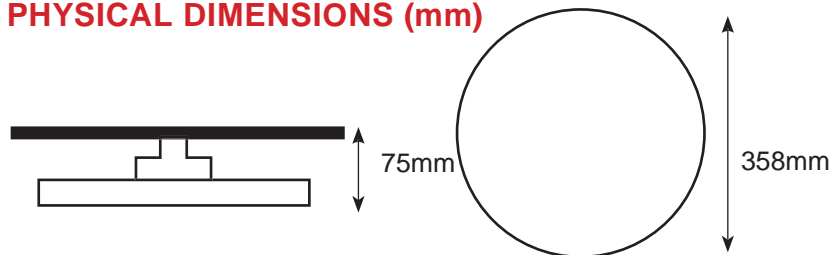

LOG747

FEATURES

- Attractive and unique design
- 10mm tempered safety glass platform
- Large clear 25mm LCD display
- Edge-tap switch on
- Auto zero resetting
- Auto power off
- Low battery indicator
- Overload indicator
- Units of weight in kg/lb
- Battery operation
- Capacity 150kg (330lb)
- Division 100g (0.2lb)

SPECIFICATIONS

MODEL	CAPACITY	RESOLUTION	PLATFORM SIZE
LOG747	150kg / 330lb	100g / 0.2lb	358mm dia

PHYSICAL DIMENSIONS (mm)

NUWEIGH AUSTRALIA

104 - 114 Hannell Street Wickham NSW 2293 | T 02 4961 4554 | F 02 4962 1136
sales@nws.com.au | www.nuweigh.com.au